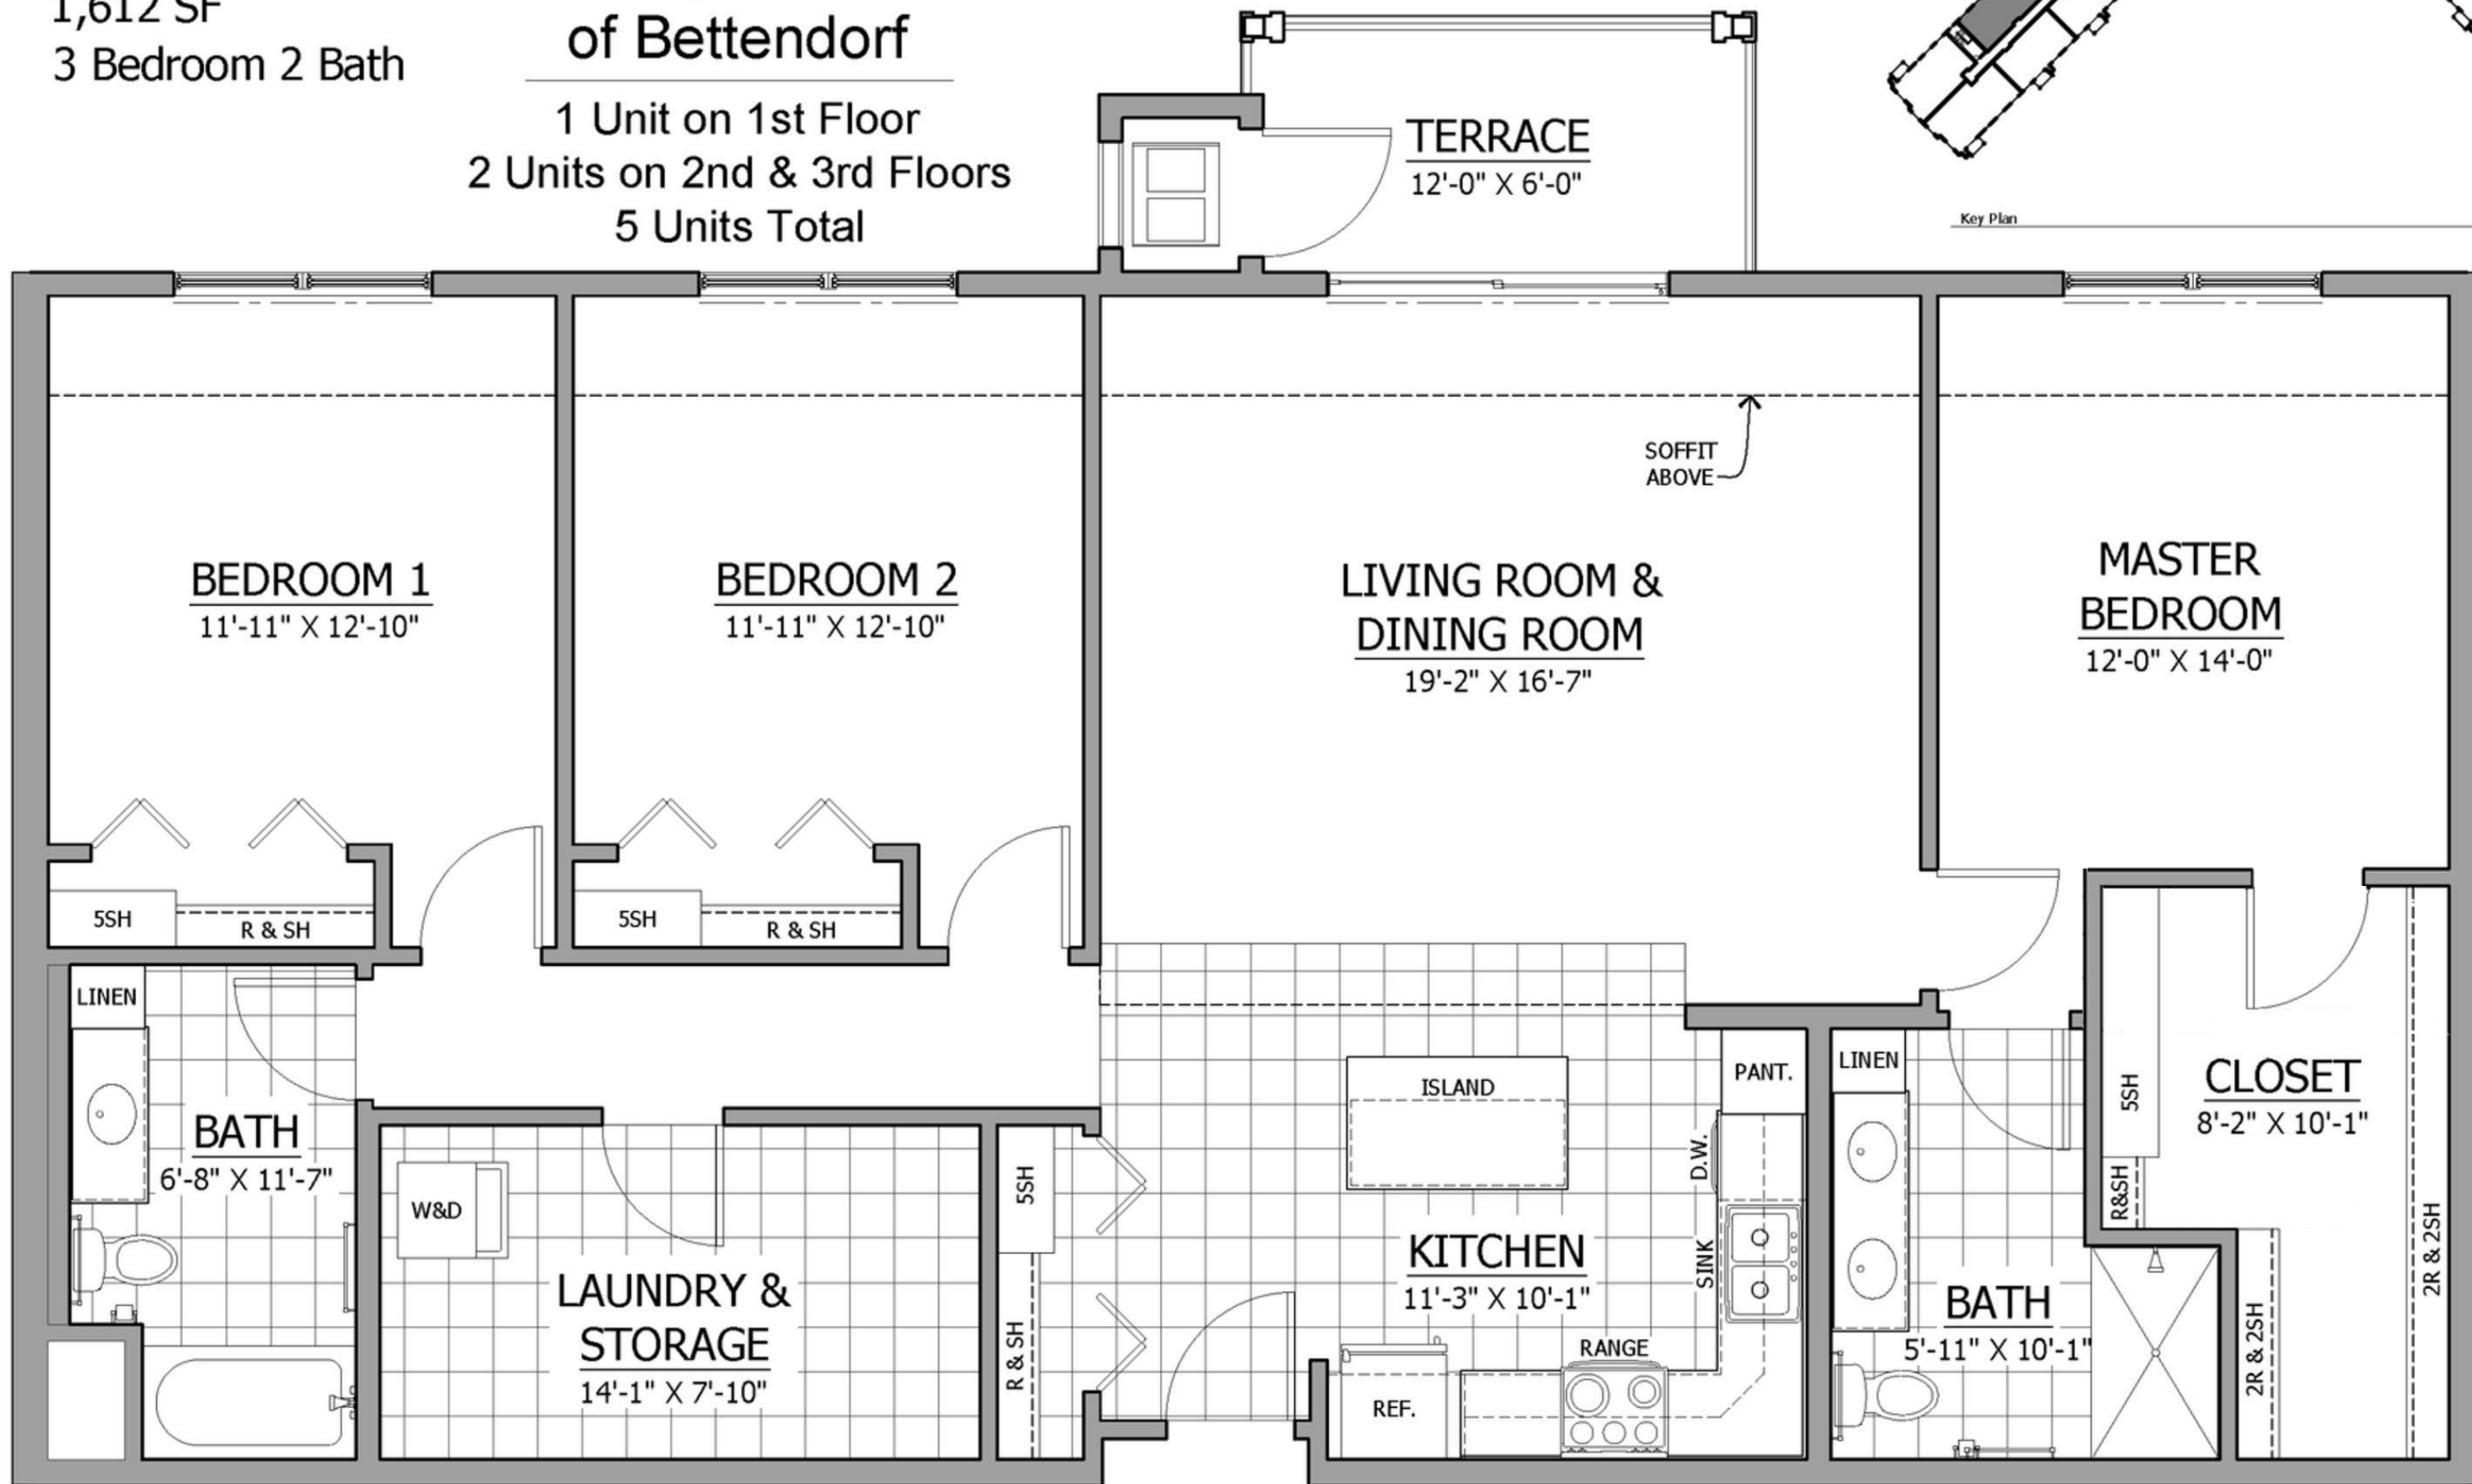

# Cypress

1,612 SF

3 Bedroom 2 Bath

## Vintage Cooperative of Bettendorf

1 Unit on 1st Floor  
2 Units on 2nd & 3rd Floors  
5 Units Total

Drawing Scale: 1/4" = 1'-0"

1/9/2020