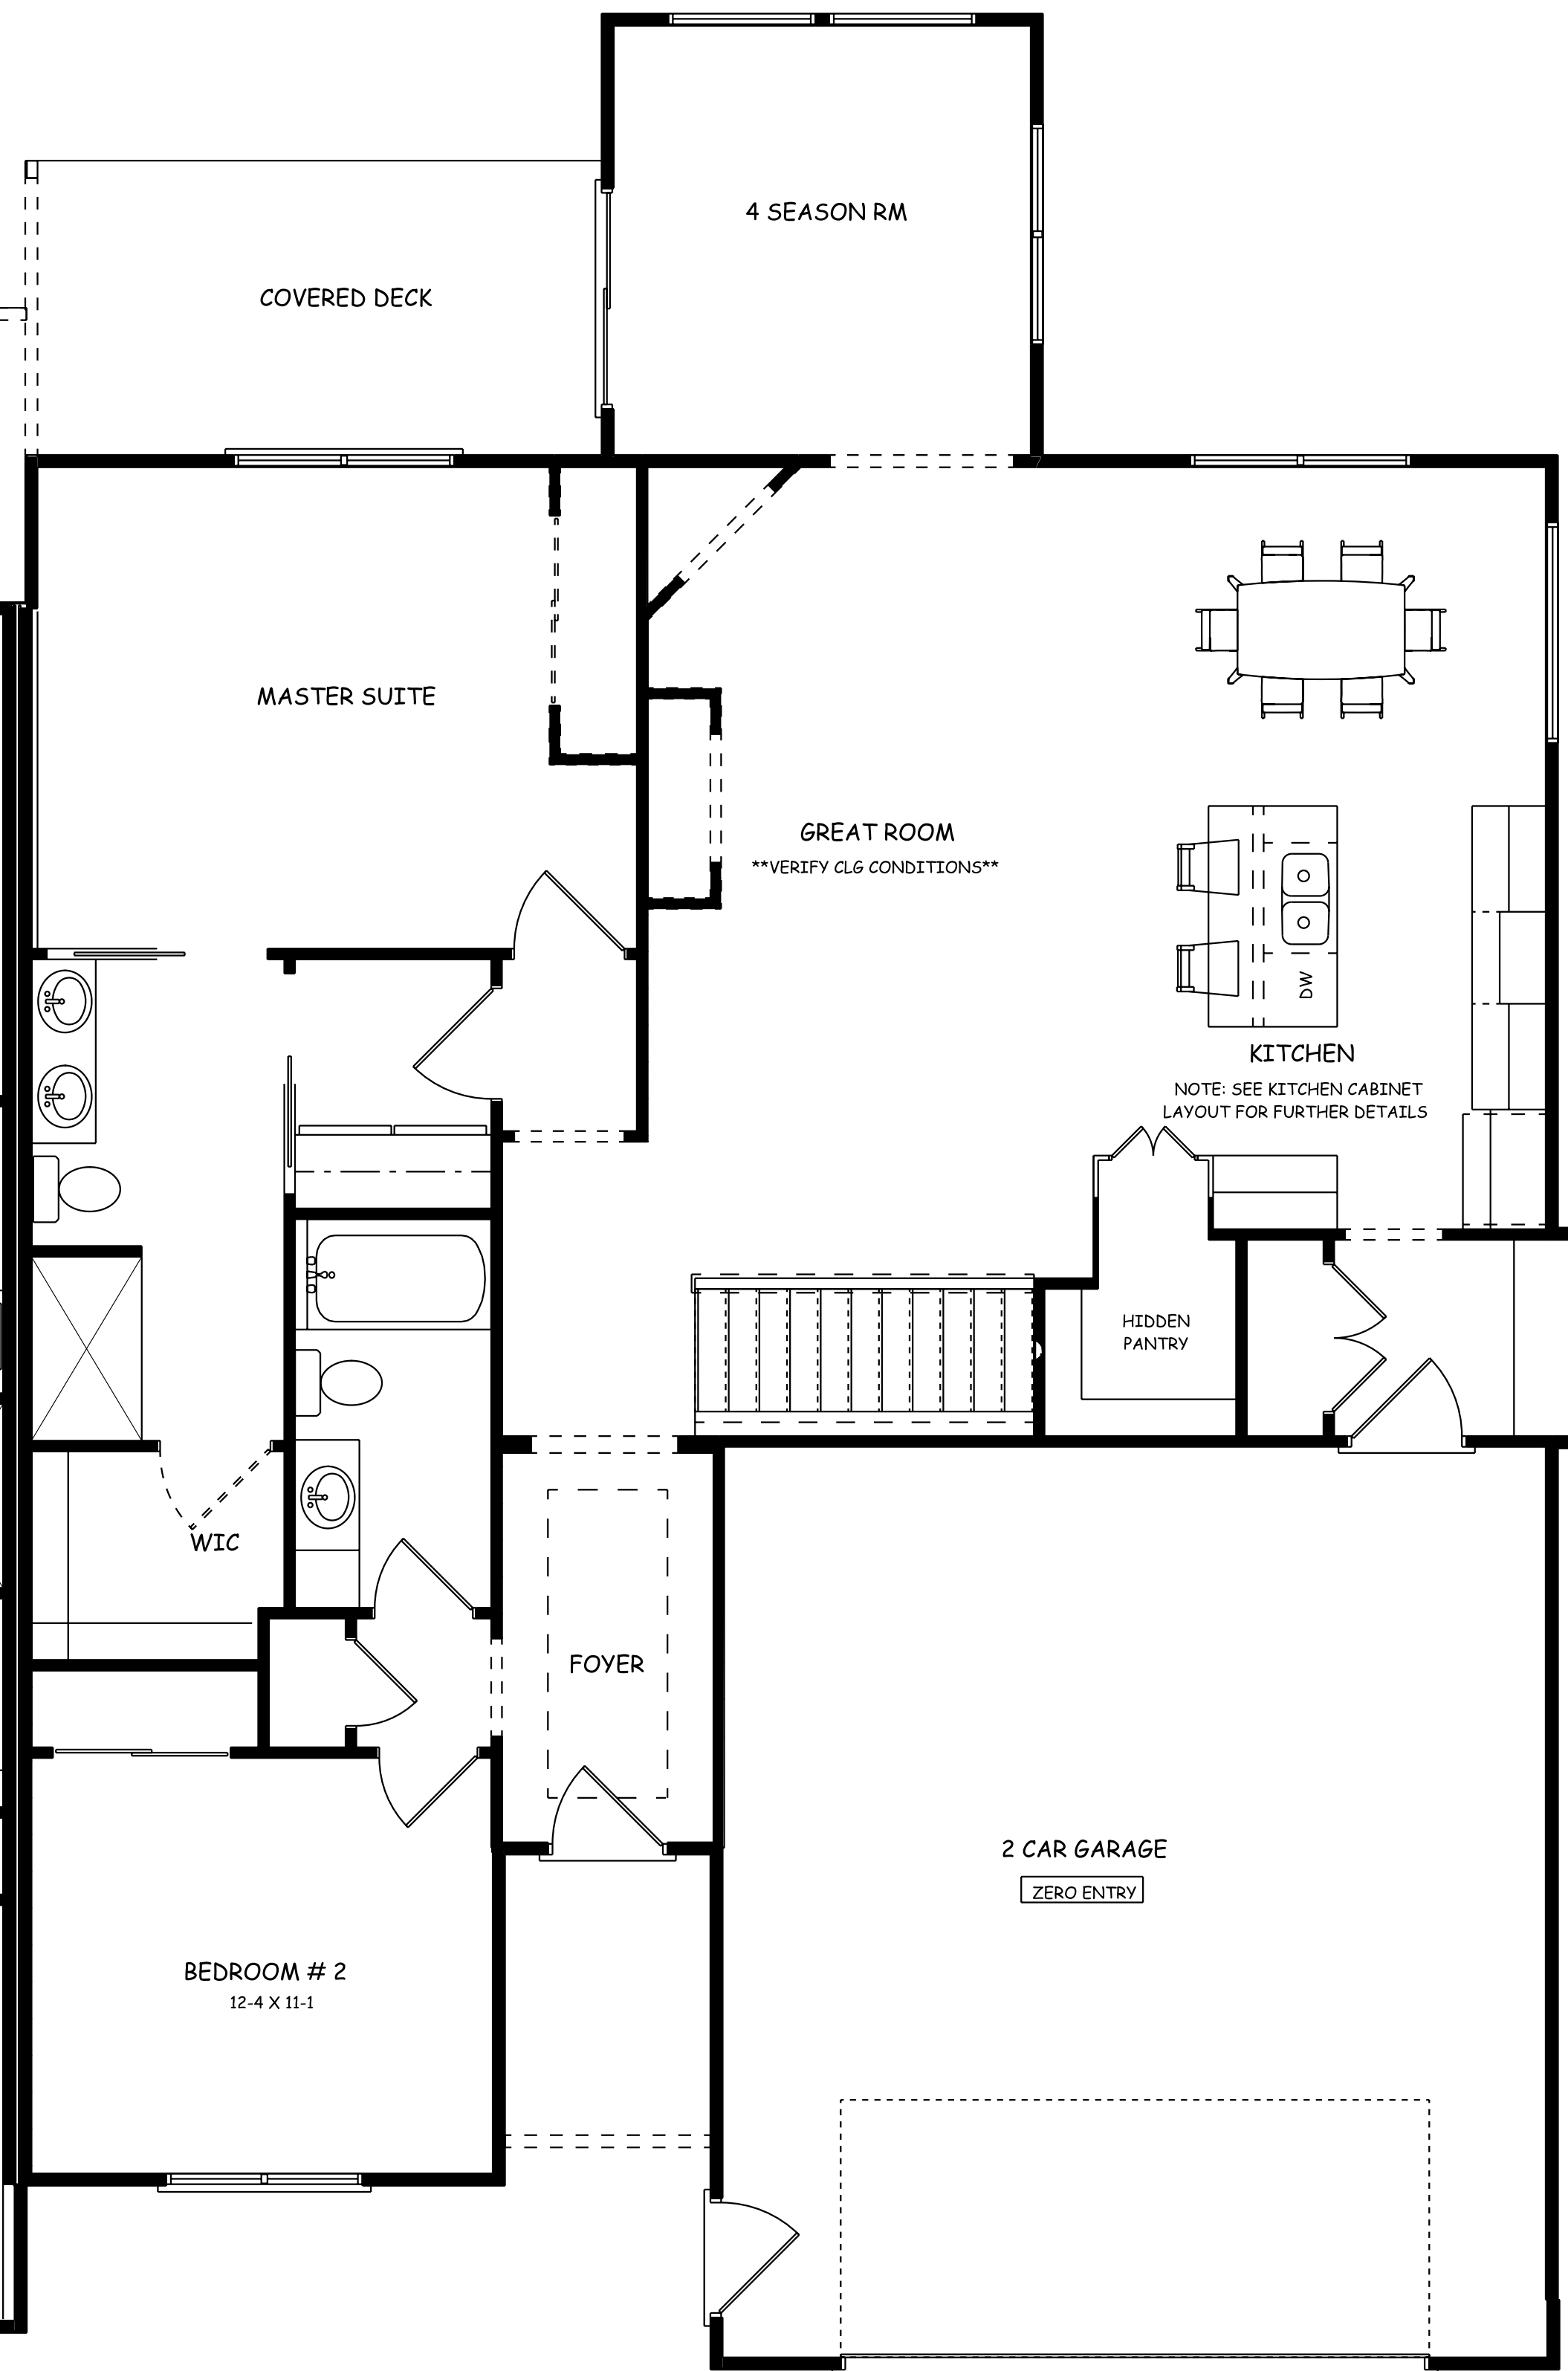

VILLA # 1 (LAYOUT A)

SCALE: 3/16" = 1'-0"
1,596 SQ. FT. MAIN FLOOR

VILLA # 2 (LAYOUT A)

SCALE: 3/16" = 1'-0"
1,590 SQ. FT. MAIN FLOOR

VILLA # 3 (LAYOUT A)

SCALE: 3/16" = 1'-0"
1,596 SQ. FT. MAIN FLOOR