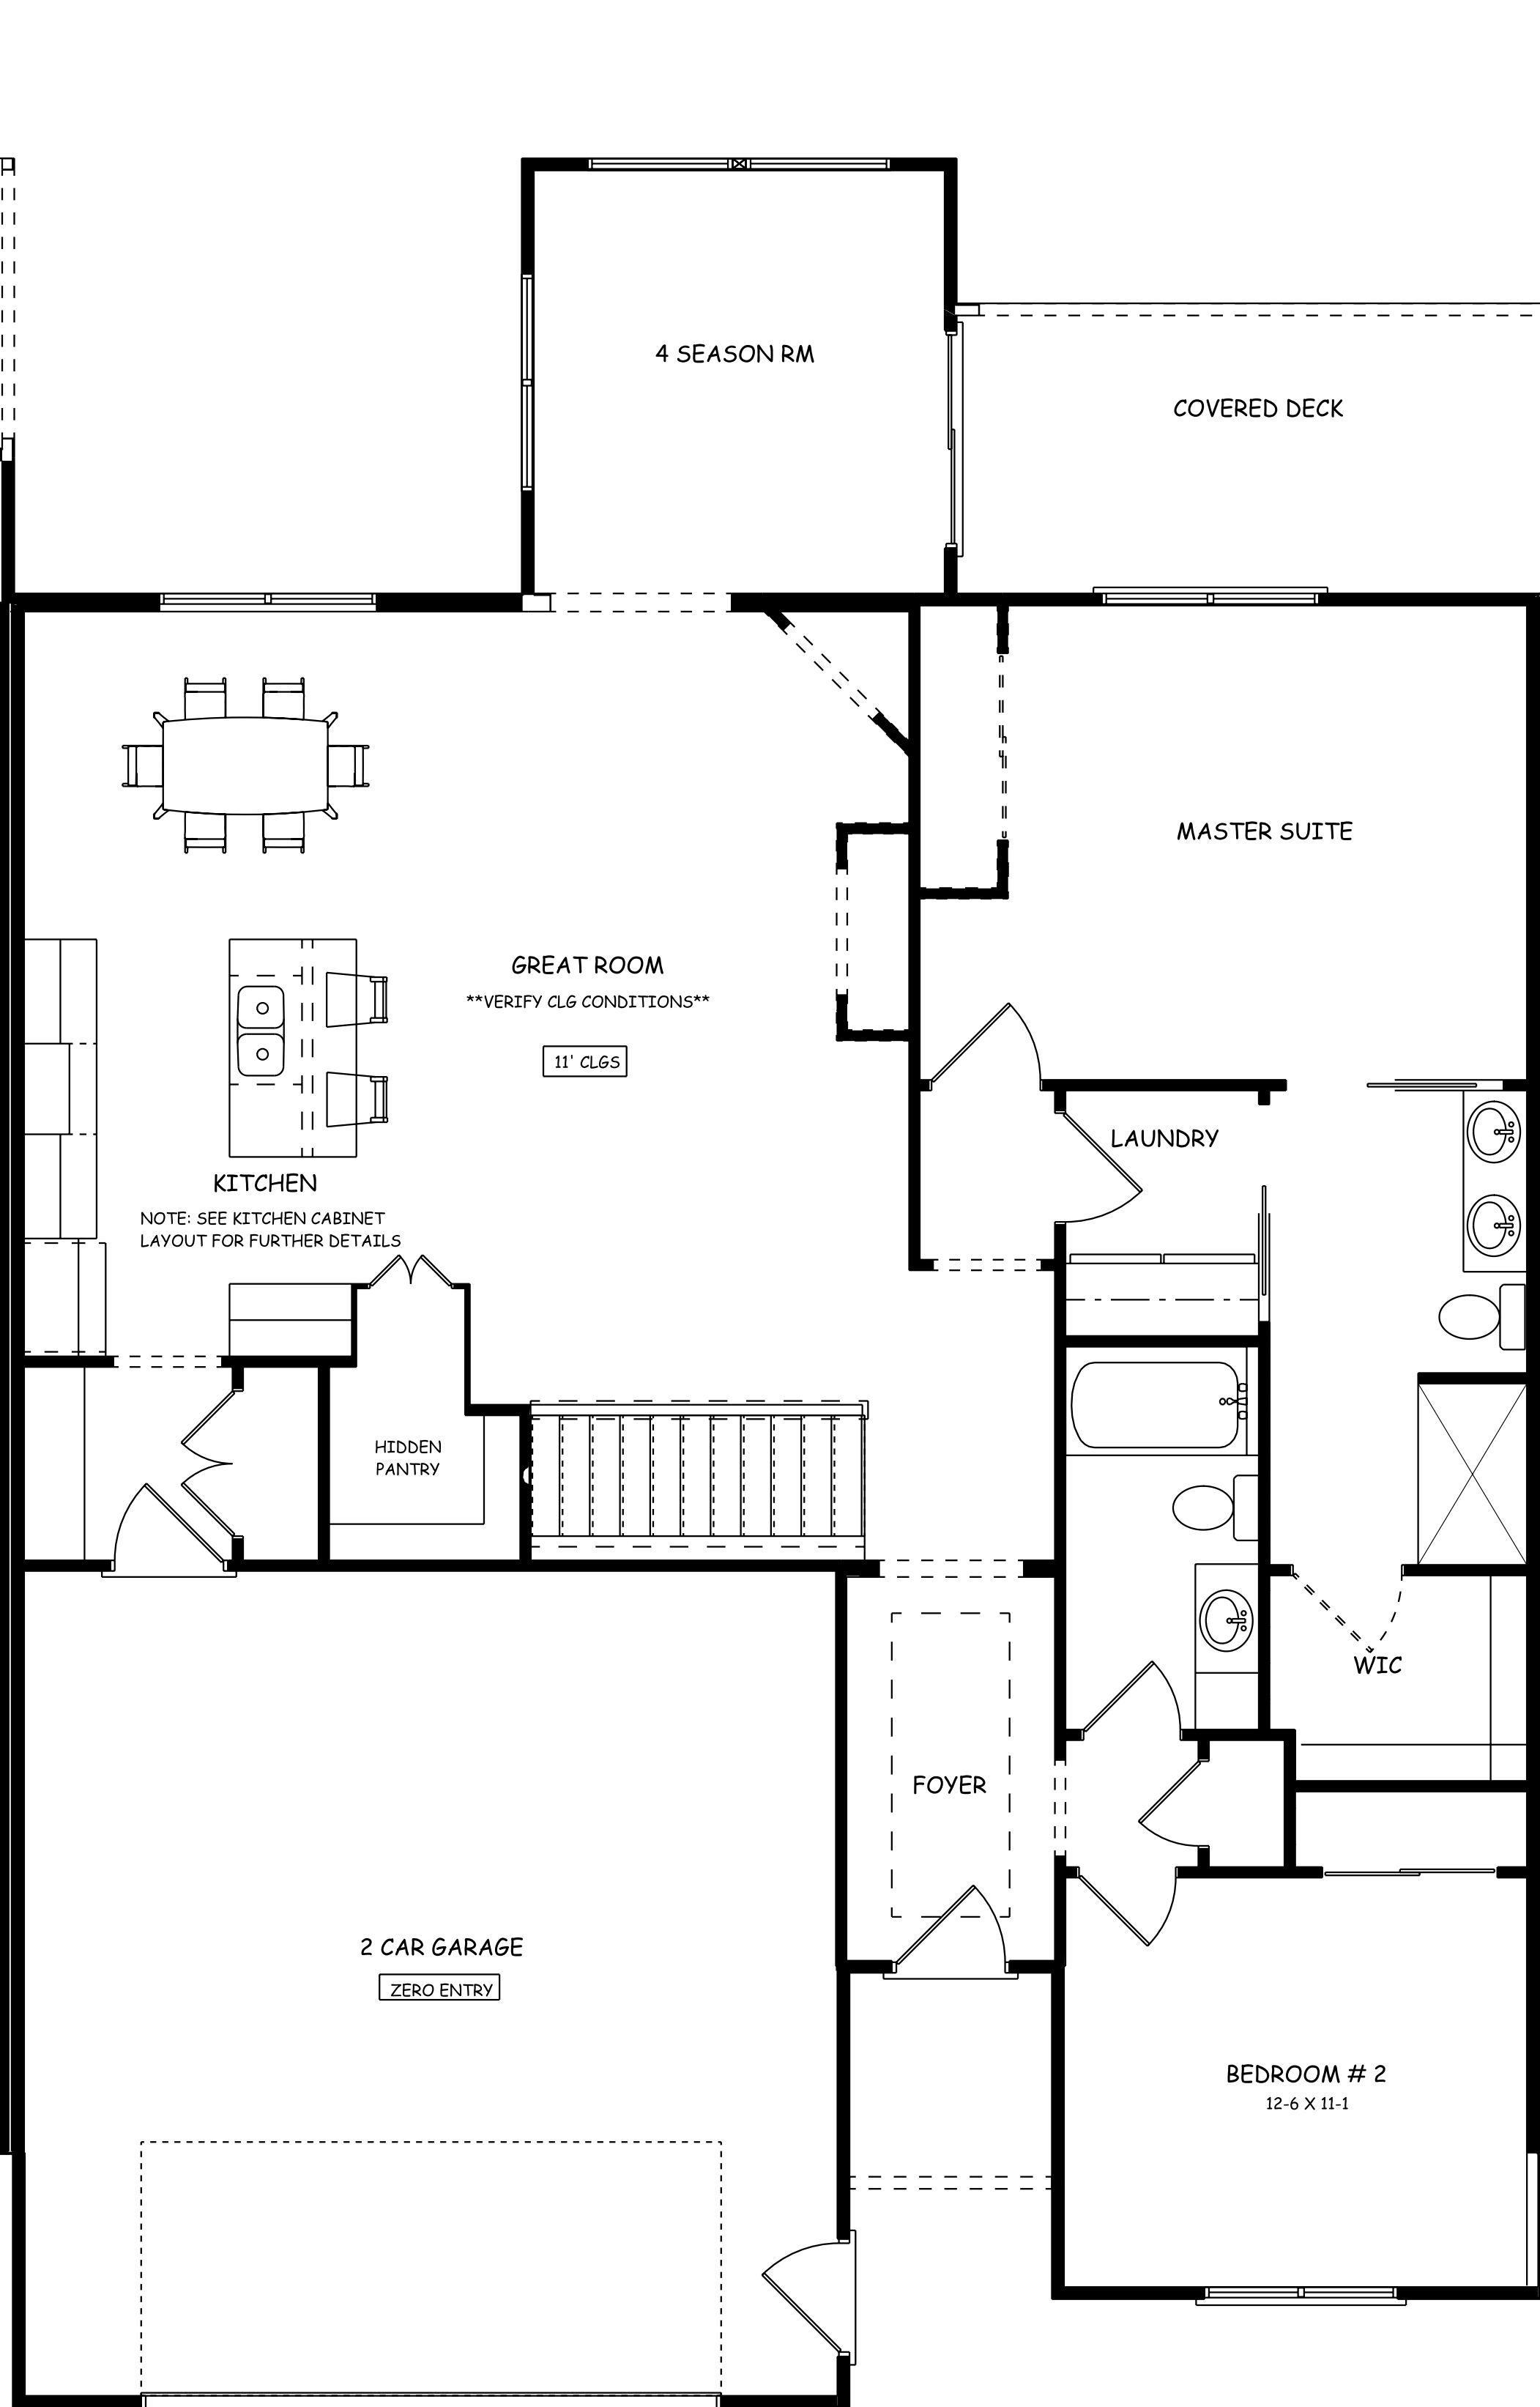

VILLA # 1 (LAYOUT A)

SCALE: 3/16" = 1'-0"
1,596 SQ. FT. MAIN FLOOR

VILLA # 2 (LAYOUT A)

SCALE: 3/16" = 1'-0"
1,590 SQ. FT. MAIN FLOOR

VILLA # 3 (LAYOUT A)

SCALE: 3/16" = 1'-0"
1,596 SQ. FT. MAIN FLOOR